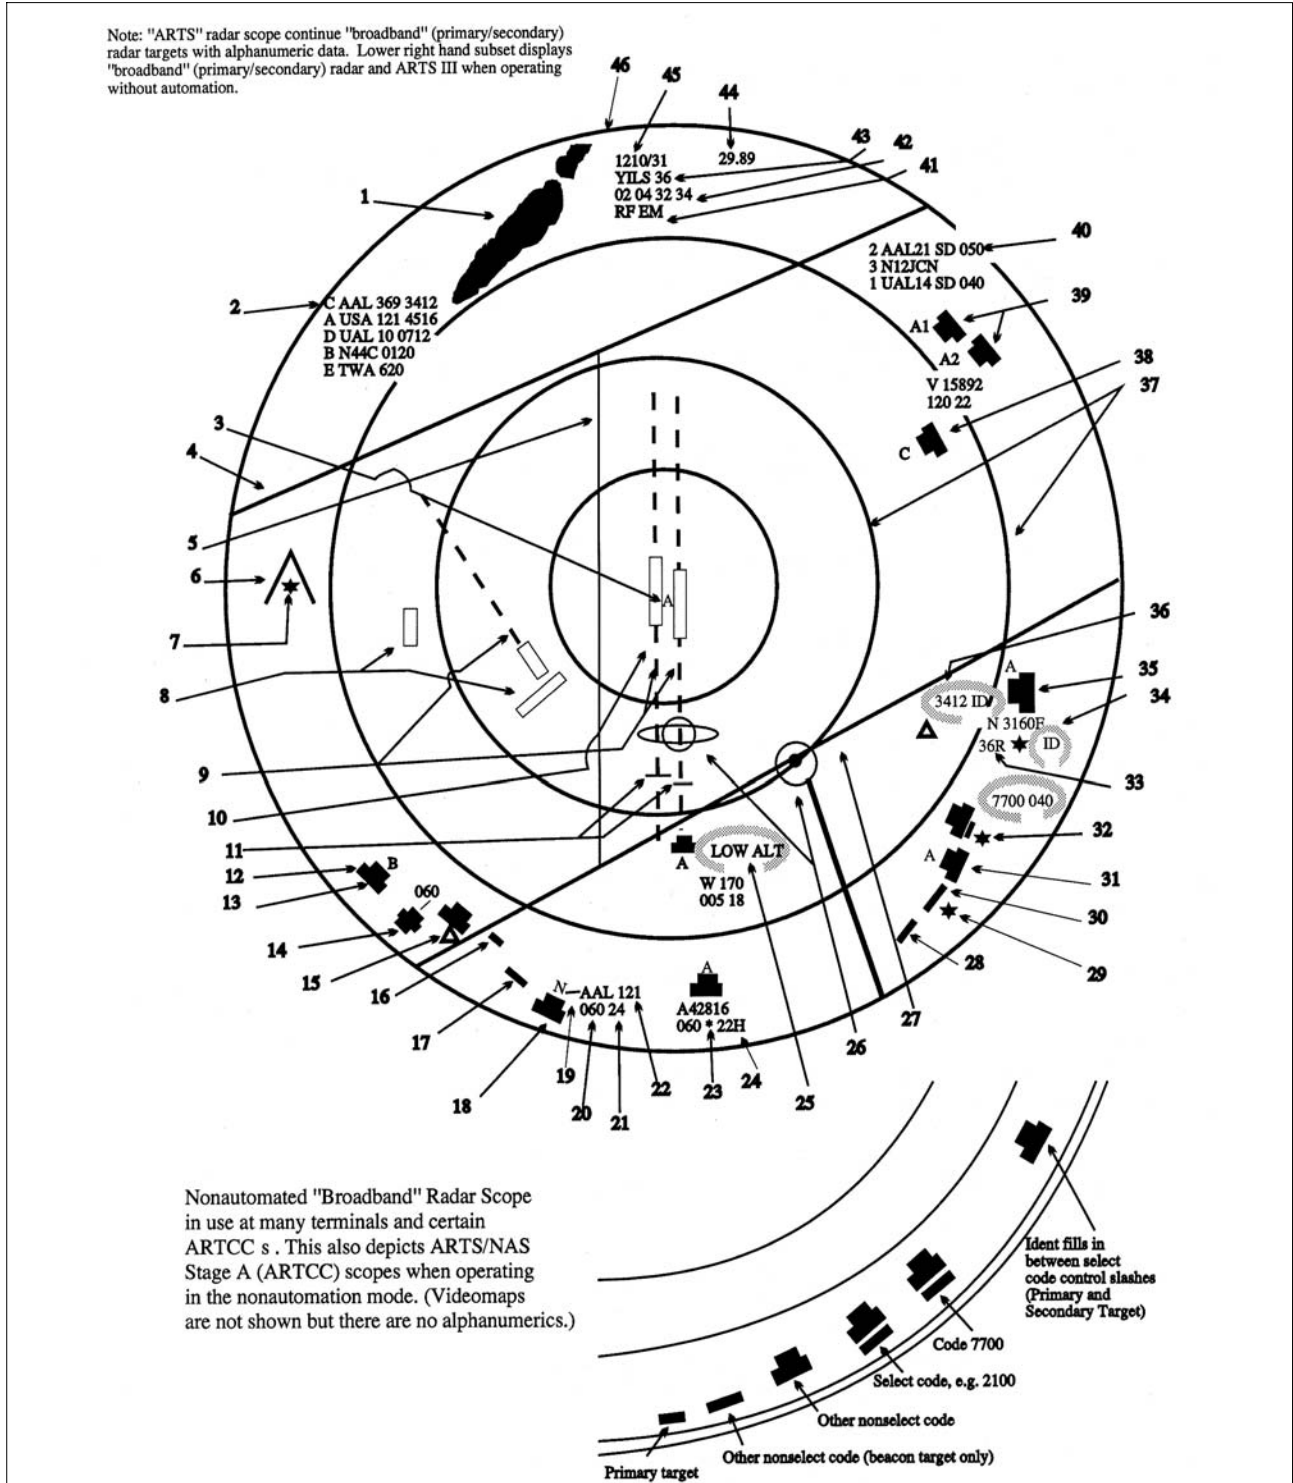

FIG 4-5-2
ARTS III Radar Scope With Alphanumeric Data

NOTE-

A number of radar terminals do not have ARTS equipment. Those facilities and certain ARTCCs outside the contiguous U.S. would have radar displays similar to the lower right hand subset. ARTS facilities and NAS Stage A ARTCCs, when operating in the nonautomation mode, would also have similar displays and certain services based on automation may not be available.